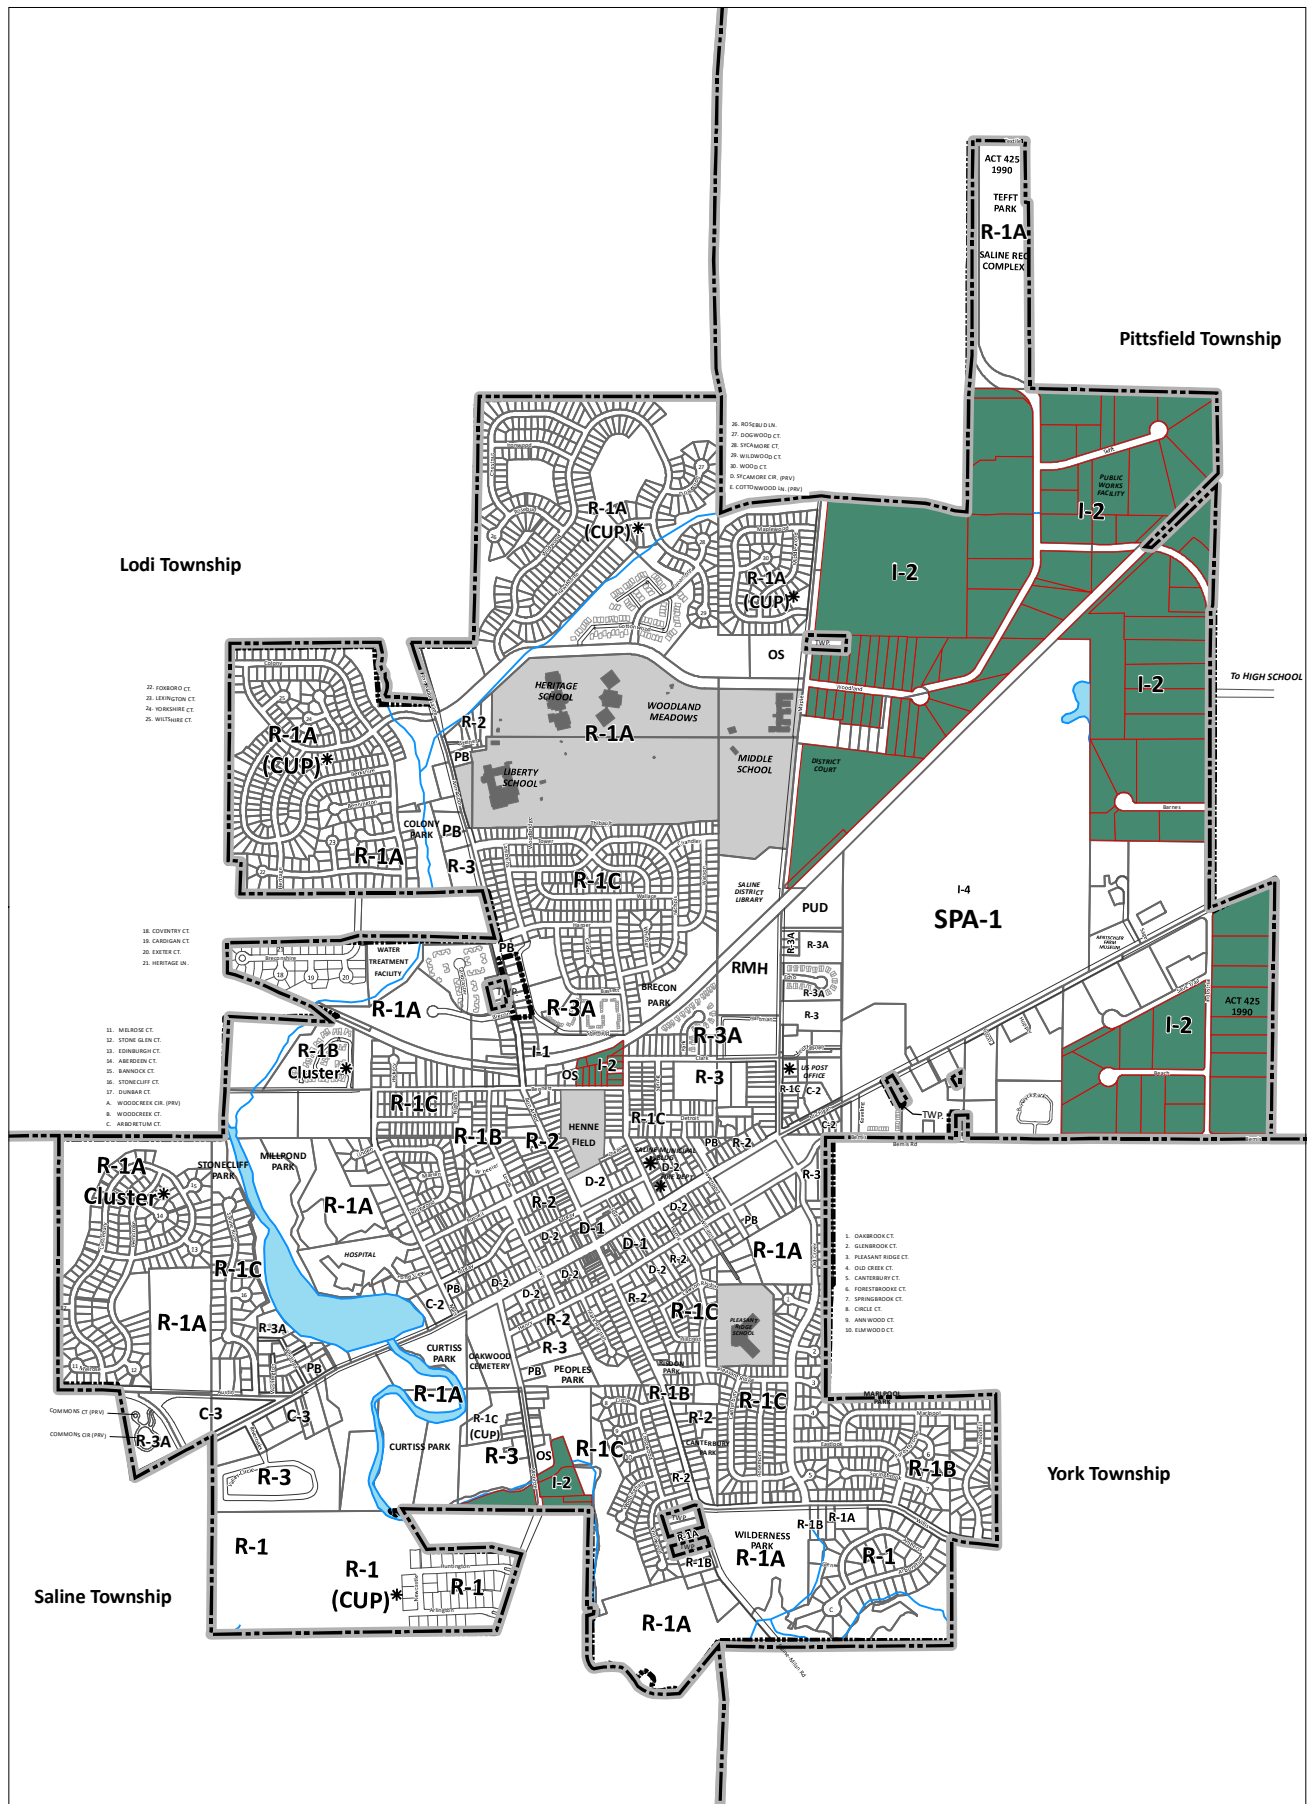

Possible Locations - Marijuana Zoning Ordinance

City of Saline, Washtenaw County

- Provision Centers
- Schools

0 0.25 0.5 Miles

Possible Locations - Marijuana Zoning Ordinance

City of Saline, Washtenaw County

- Safety Compliance Centers
- Schools

Possible Locations - Marijuana Zoning Ordinance

City of Saline, Washtenaw County

- Grower, Processor, or Secured Transporter
- Schools

0 0.25 0.5 Miles