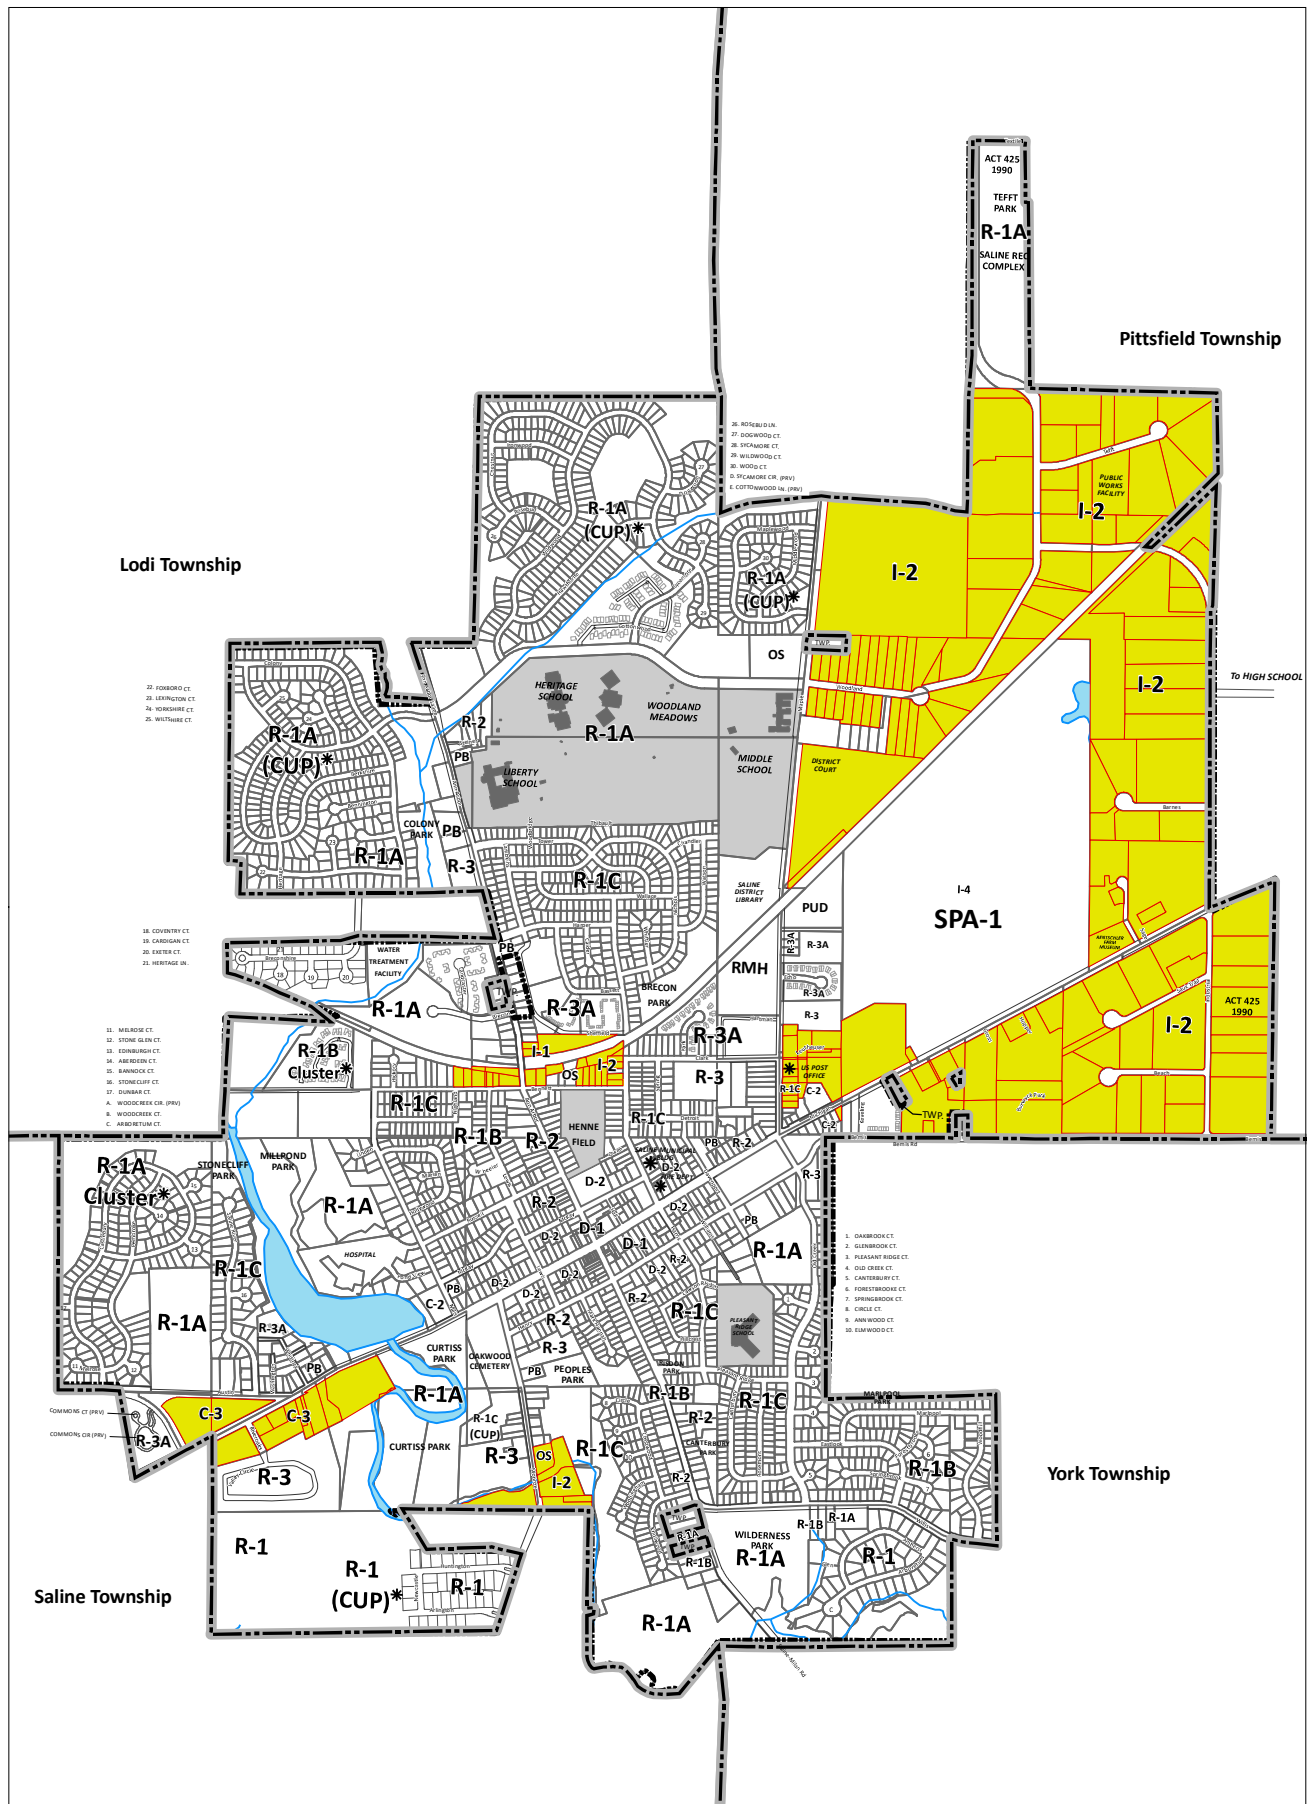

Possible Locations - Marijuana Zoning Ordinance

City of Saline, Washtenaw County

- Provision Centers
- Schools

0 0.25 0.5 Miles

Possible Locations - Marijuana Zoning Ordinance

City of Saline, Washtenaw County

- Safety Compliance Centers
- Schools

Possible Locations - Marijuana Zoning Ordinance

City of Saline, Washtenaw County

- Grower, Processor, or Secured Transporter
- Schools

0 0.25 0.5 Miles