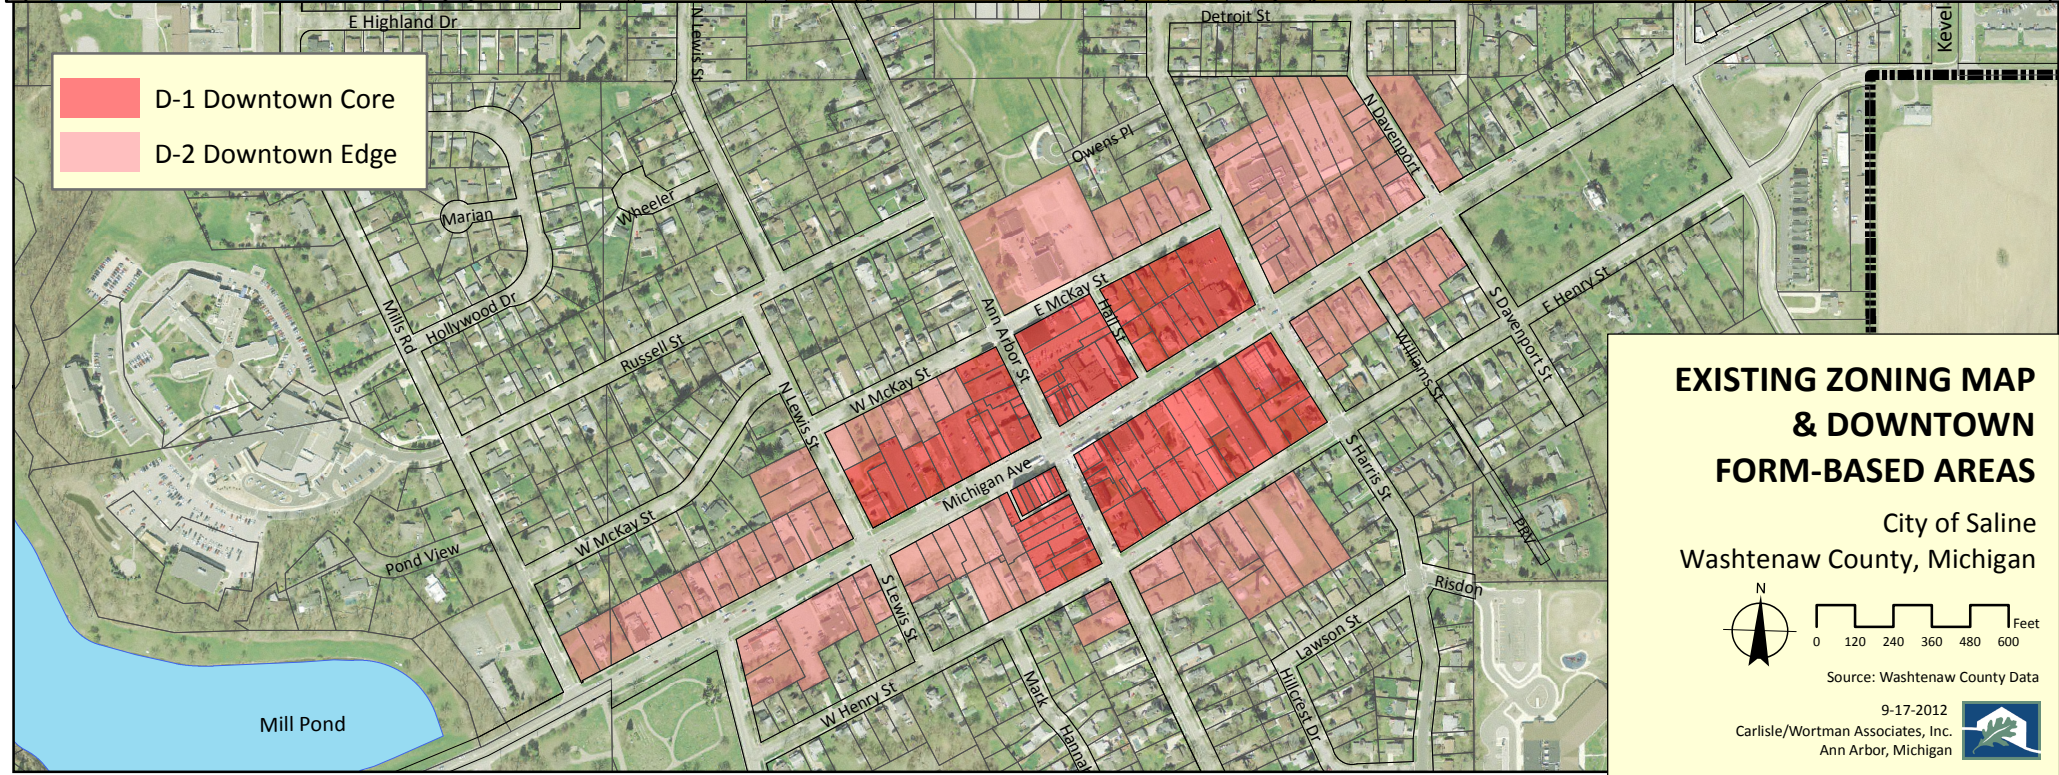

 D-1 Downtown Core  
 D-2 Downtown Edge

 D-1 Downtown Core  
 D-2 Downtown Edge

**EXISTING ZONING MAP  
& DOWNTOWN  
FORM-BASED AREAS**

City of Saline  
Washtenaw County, Michigan

Source: Washtenaw County Data